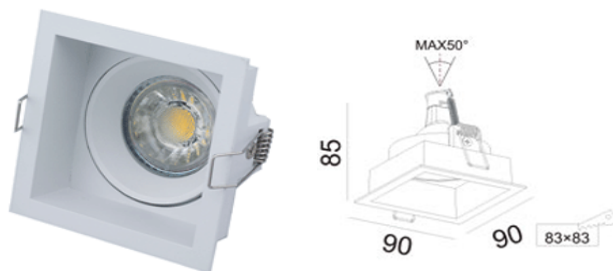

Fixture Specification

Product Code : DEPT-S

Description : Die-cast aluminum body.
Sand white powder coating.
Adjustable downlight.
Suitable for recessed T-bar or concealed ceiling.
Available in white.

Dimension : W: 90 mm. *L: 90 mm. * H: 85 mm.

Cut Hole : W: 83 mm. *L: 83 mm.

IP Rating : IP20

Light Source Specification

Type : LED MR16/GU10
Voltage : 12V / 220V
Power : 5W-8W
Lamp Life : 15,000-40,000 Hrs.
Color Temp : 2700K-6500K
Luminous Flux : 400-700 Lumen
Beam Angle : 10D / 15D / 24D / 36D / 60D
CRI : 80-90
Dimmable : No (Dimmable is optional.)
Accessories : Electronic Transformer for 12V
Honeycomb / Frosted glass / Clear glass