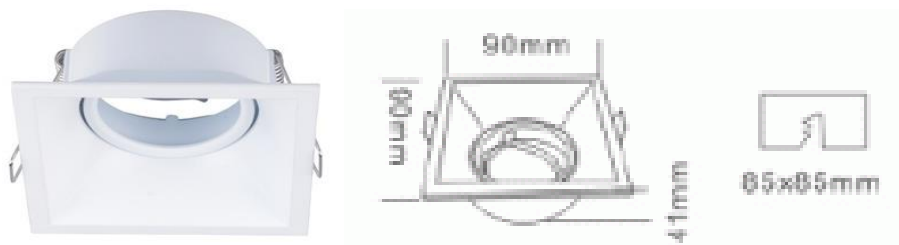

Fixture Specification

Product Code : CETRA-S

Description : Die-cast aluminum body.
Matt white or black powder coating.
Adjustable downlight.
Suitable for recessed T-bar or concealed ceiling.
Available in white and black

Dimension : W: 90 mm. *L: 90 mm. *H: 41 mm.

Cut Hole : DIA: 85 mm.

IP Rating : IP20

Light Source Specification

Type : LED MR16/GU10
Voltage : 12V / 220V
Power : 5W-8W
Lamp Life : 15,000-40,000 Hrs.
Color Temp : 2700K-6500K
Luminous Flux : 400-700 Lumen
Beam Angle : 10D / 15D / 24D / 36D / 60D
CRI : 80-90
Dimmable : No (Dimmable is optional.)
Accessories : Electronic Transformer for 12v
Honeycomb / Frosted glass / Clear glass